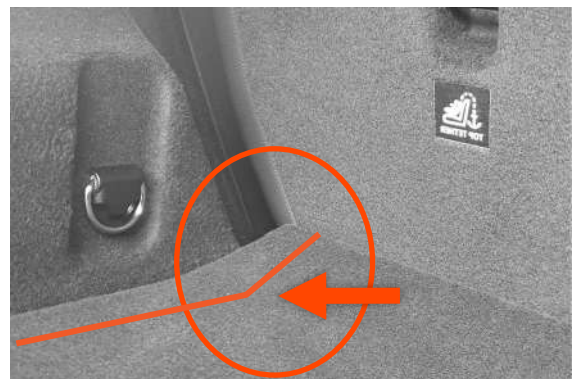

HY

Hybrid version