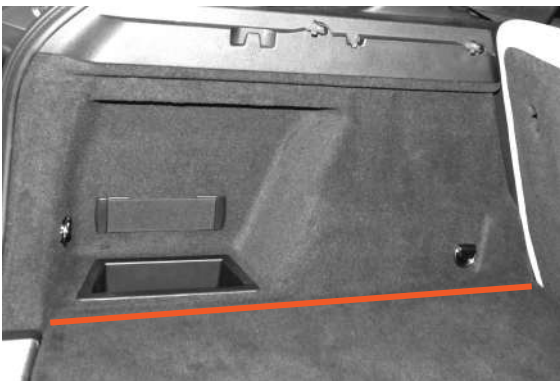

BMW X1 - 2016 - 2022
Our ref: H0615

Question 1 - Vehicle Identification Guide

HYNO

Non Hybrid version