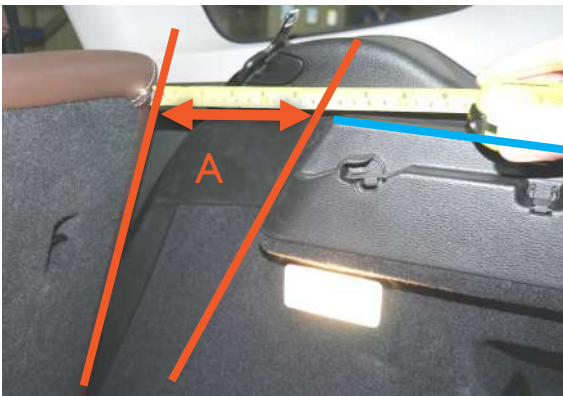

SEBK

AVAILABLE

Rear seats slid as far
back to the liftgate

Seatback reclined as shown below

Distance A = 15cm

Measure from the top edge of the plastic
side panel to the corner of the seatback .

SEFIX

AVAILABLE